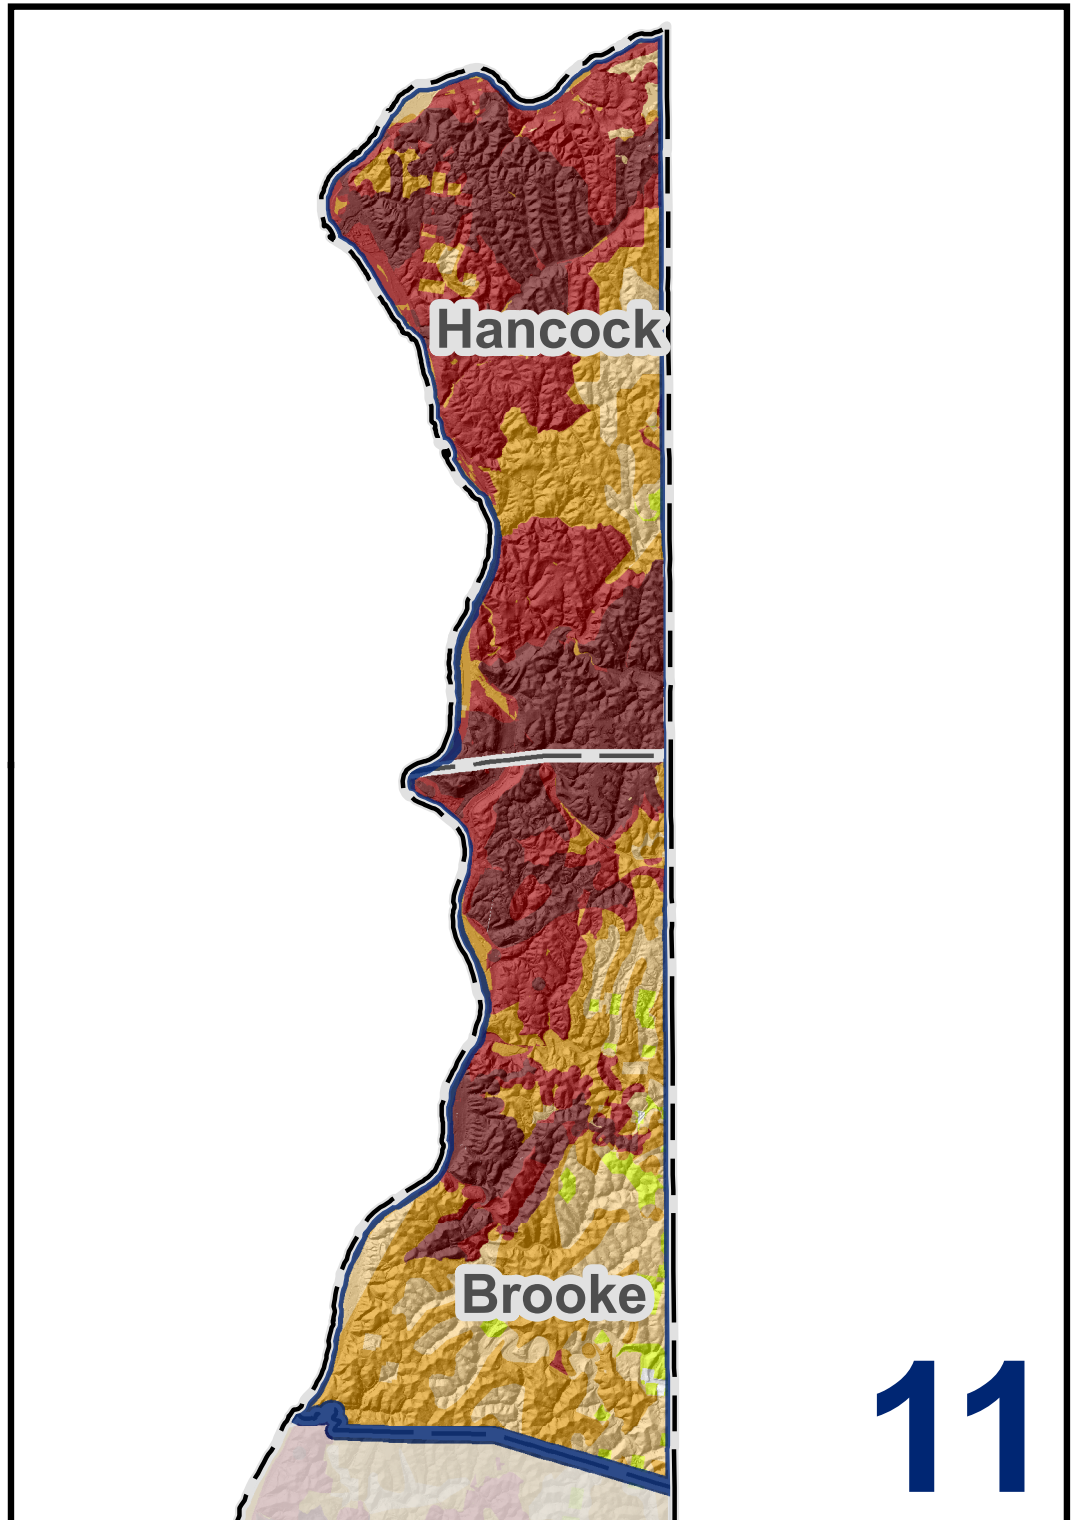

Legend

- 1 Provider
- 2 Providers
- 3 Providers
- 4 Providers
- 5 or More Providers
- Commerce Planning & Development Regions
- State Boundary
- Counties