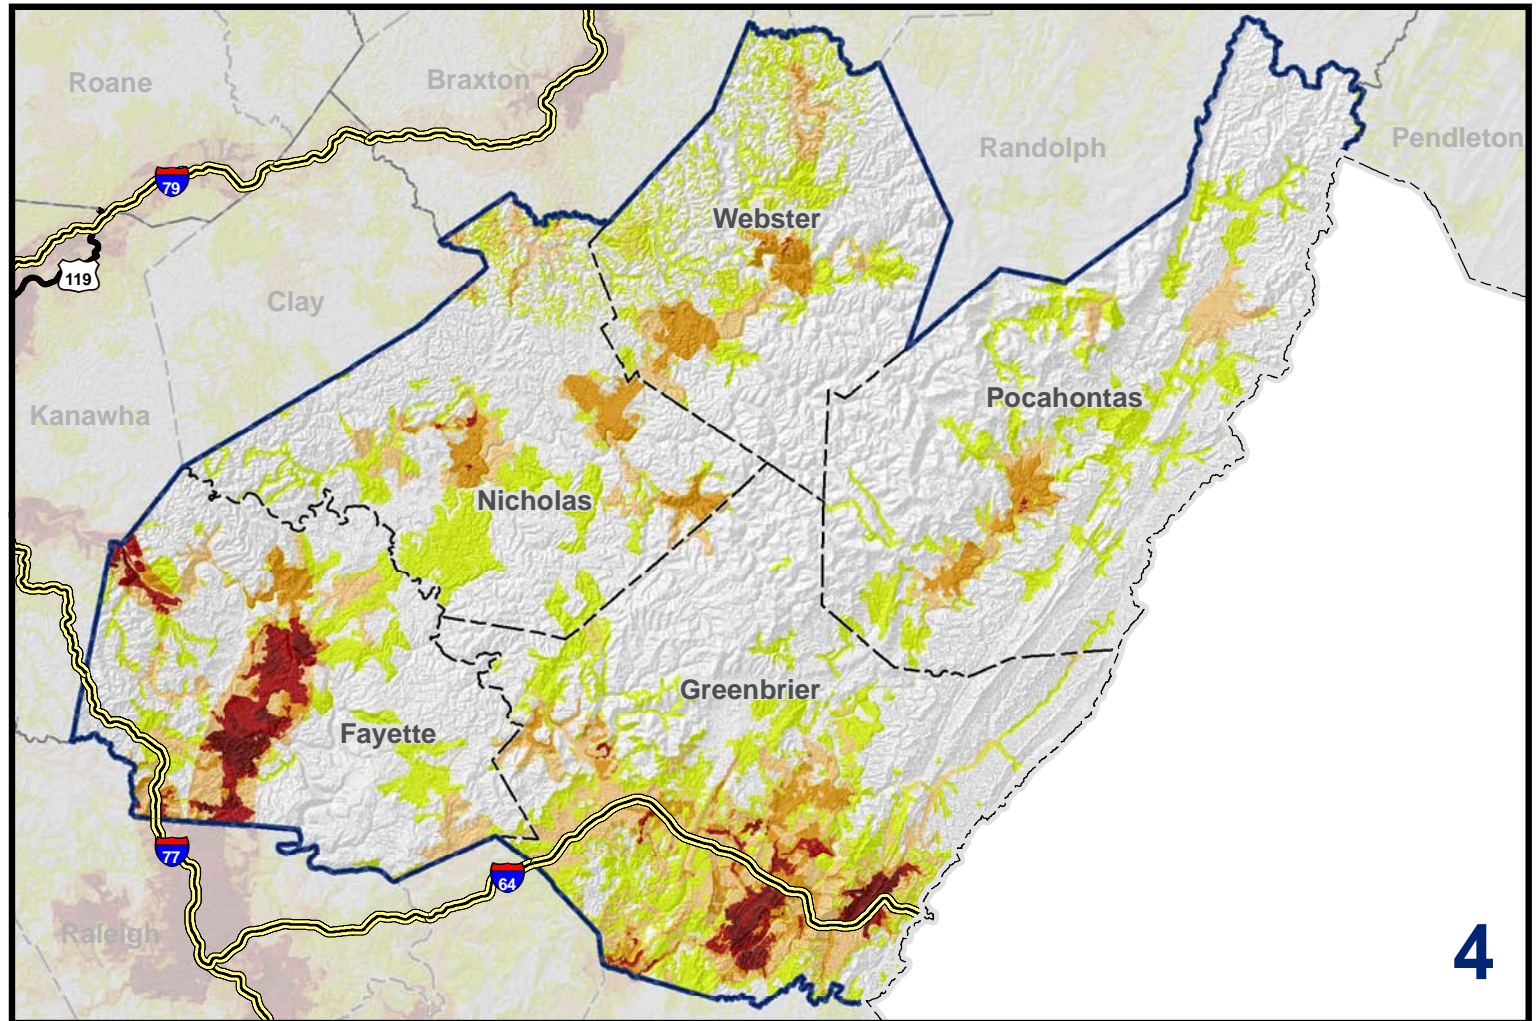

Legend

- 1 Provider
- 2 Providers
- 3 Providers
- 4 Providers
- 5 or More Providers
- Commerce Planning & Development Regions
- Counties
- Interstates
- US Highways