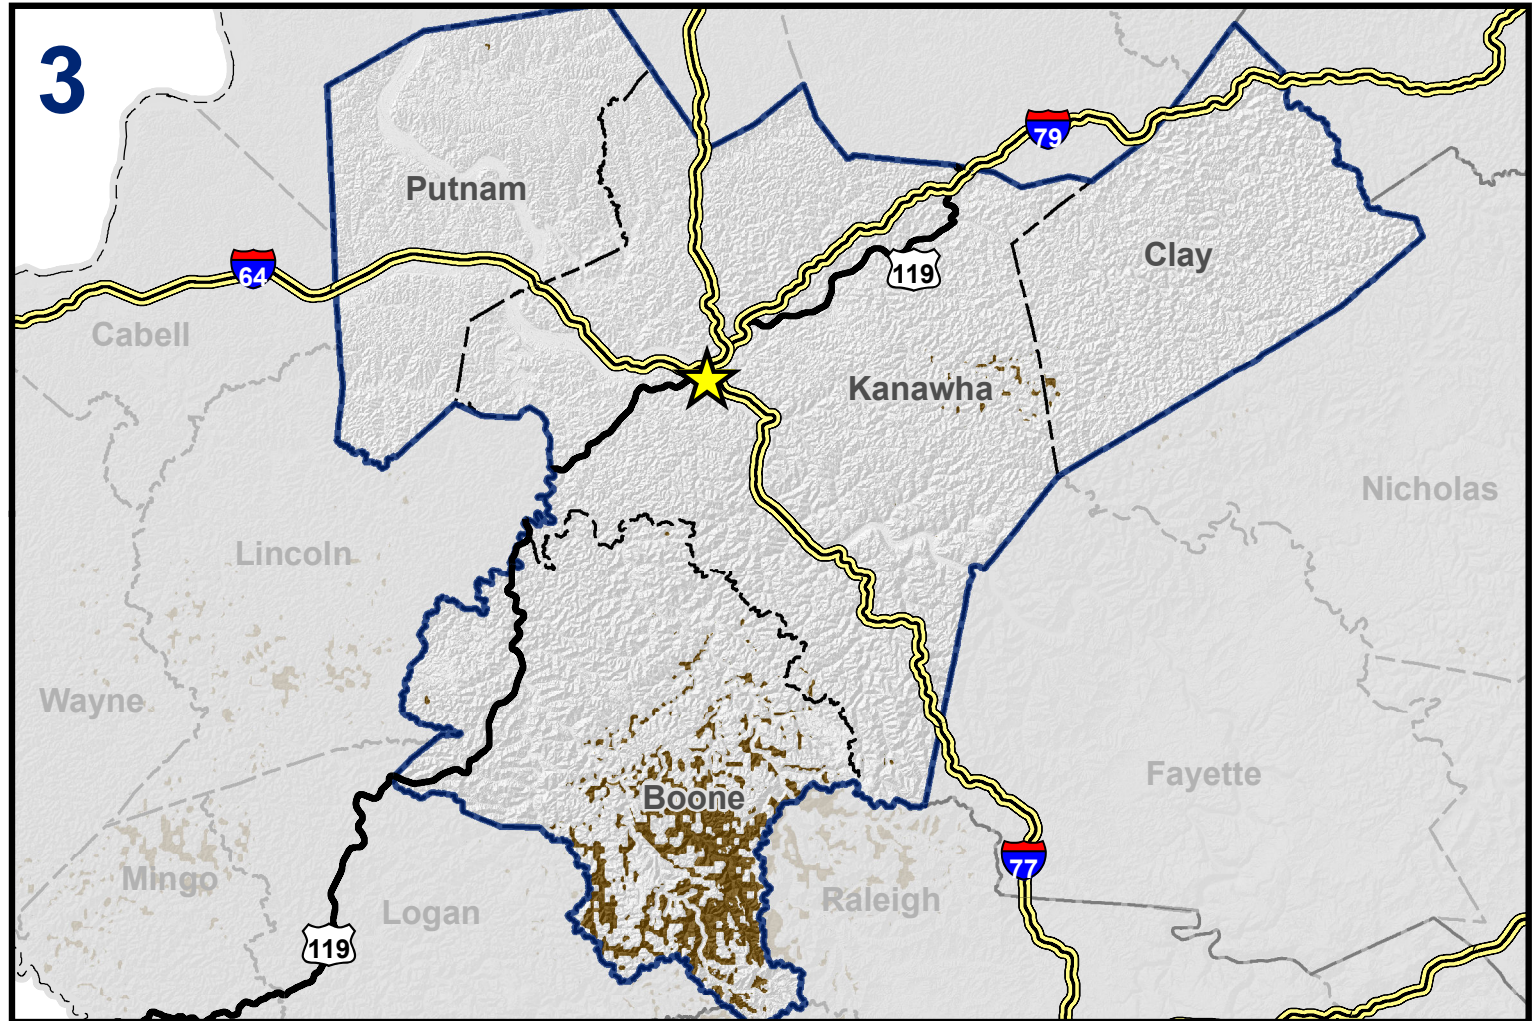

# West Virginia Broadband Mapping Program Region 3 - No Broadband Coverage

Data as of 6/30/2014

Permission to reproduce this publication is granted if acknowledgement is given to the West Virginia Geological and Economic Survey.

Map Date: January 29, 2016  
Projection: Transverse Mercator  
Horizontal Datum: NAD 83  
Coordinate System: UTMz17n  
Map scale for full  
8.5" x 11" display: 1:750,000