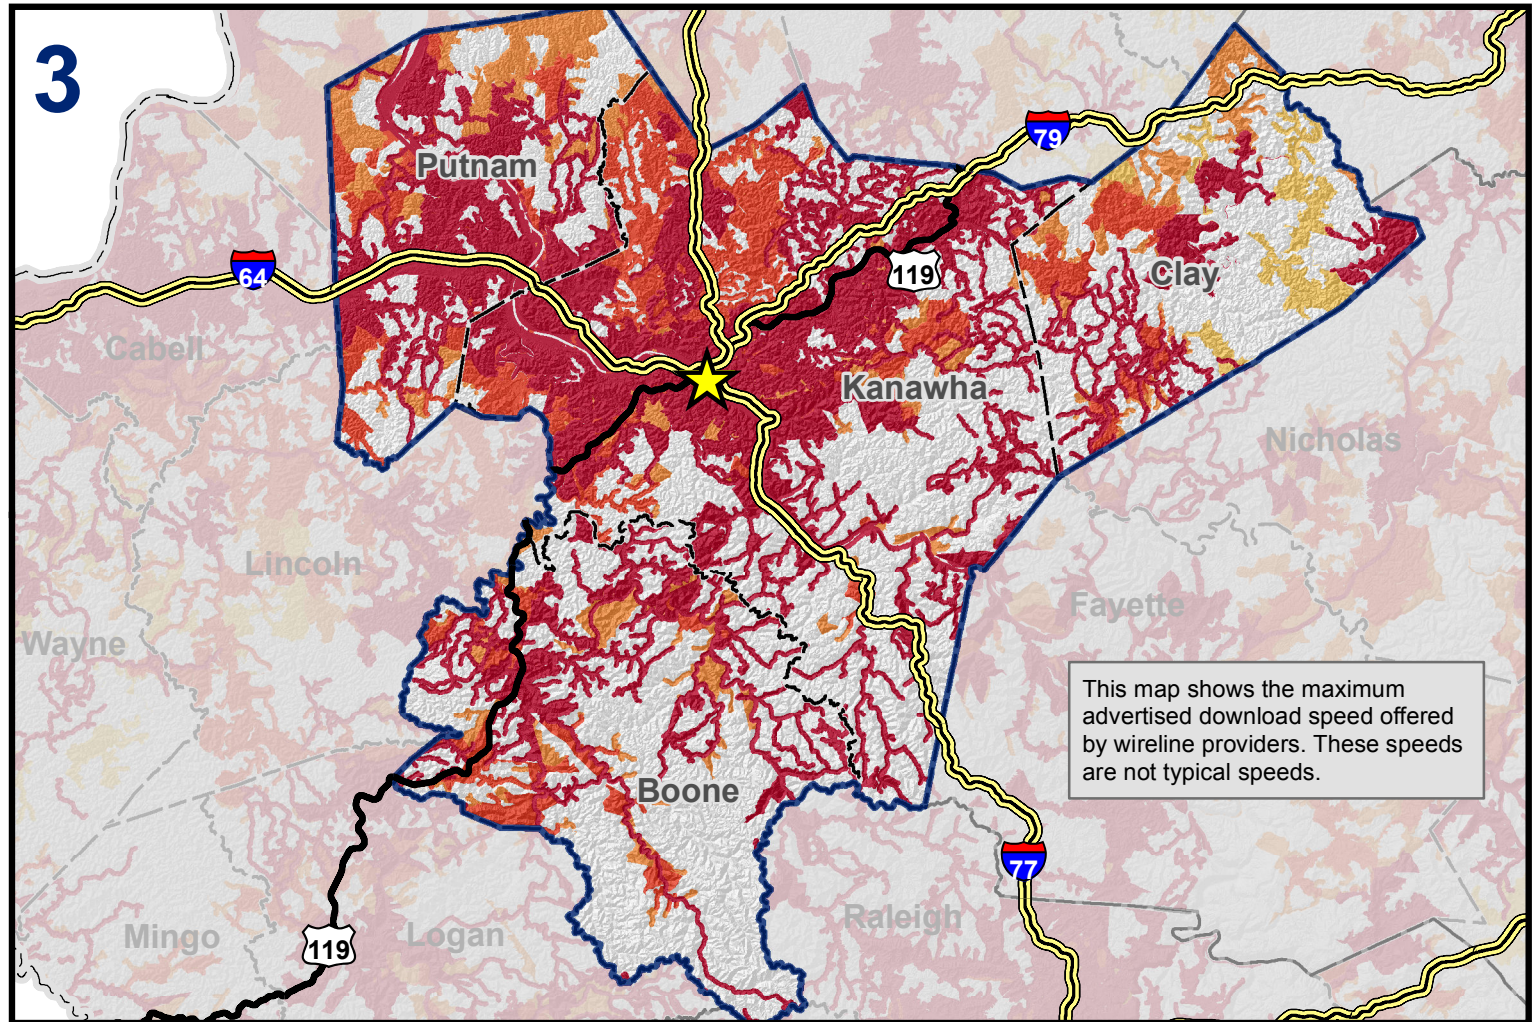

West Virginia

Broadband Mapping Program

Region 3 - Maximum Download Speed, Wireline

Data as of 6/30/2014

Publications Policy:

This publication represents interpretations of best available data made by professional geographers. As in all research work, professional interpretations may vary, and can change with advancements in both technology and data quality. This publication is offered as a service of the State of West Virginia; proper use of the information herein is the sole responsibility of the user.

Permission to reproduce this publication is granted if acknowledgement is given to the West Virginia Geological and Economic Survey.

Map Date: January 29, 2016
 Projection: Transverse Mercator
 Horizontal Datum: NAD 83
 Coordinate System: UTMz17n
 Map scale for full 8.5" x 11" display: 1:750,000

Legend

- Max Download Speed, Wireline**
- 768 kbps - 3 mbps
- 3 mbps - 10 mbps
- 10 mbps - 25 mbps
- Greater than 25 mbps
- Commerce Planning and Development Regions
- Counties
- Interstates
- US Highways
- Charleston