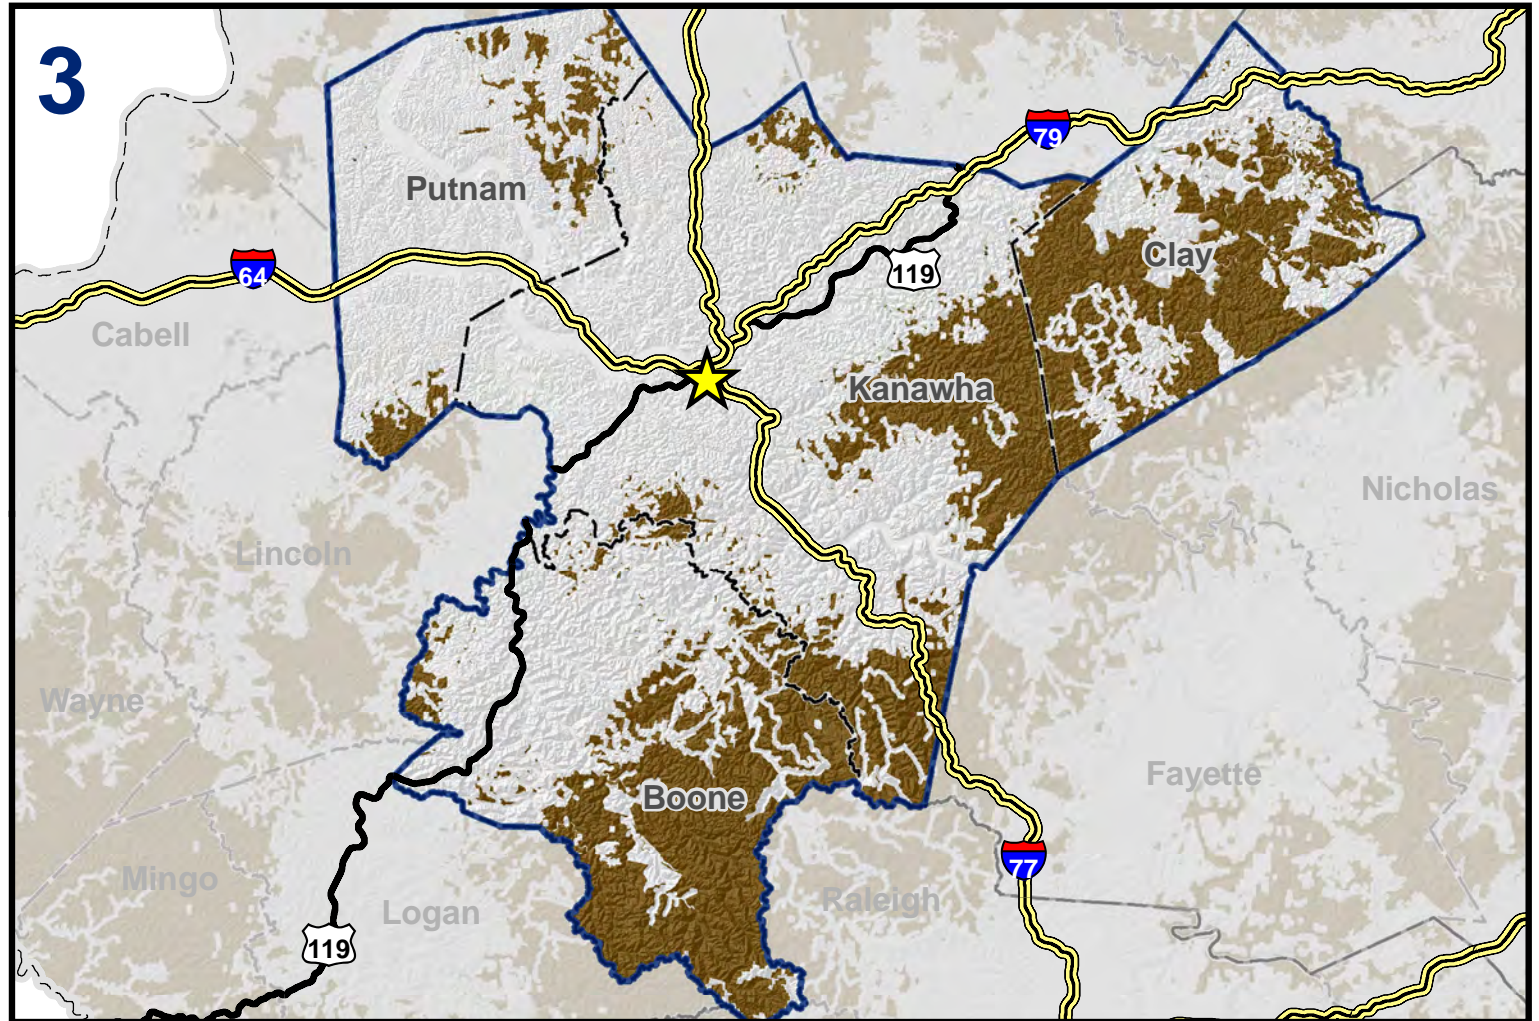

# West Virginia Broadband Mapping Program Region 3 - No Broadband Coverage

Data as of 3/31/2012

Permission to reproduce this publication is granted if acknowledgement is given to the West Virginia Geological and Economic Survey.

Map Date: June 29, 2012  
Projection: Transverse Mercator  
Horizontal Datum: NAD 83  
Coordinate System: UTMz17n  
Map scale for full  
8.5" x 11" display: 1:750,000